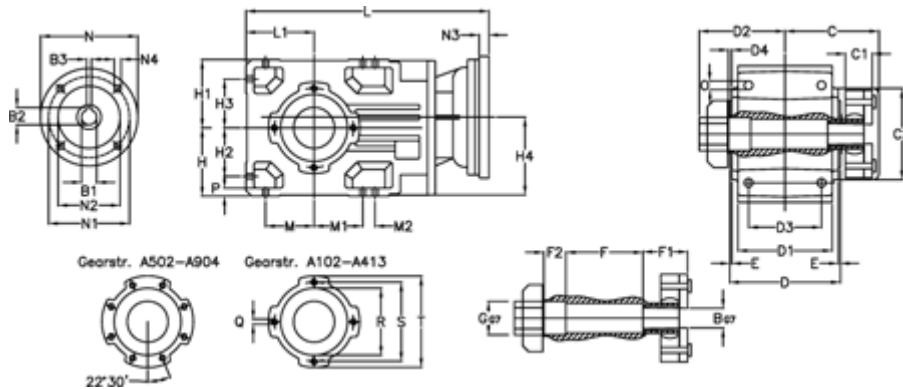

Article number: 296003515066430

Description: Bevel helical gearbox
A353QF40-150,6-P80B5

Measures

B = 40	D1 = 166	F2 = 53	L = 436.5	N3 = 4
B1 = 19	D2 = 80	G = 42	L1 = 100	N4 = M10x12
B2 = 21.8	D3 = 135	GA = 43	M = 73.0	O = 12.0
B3 = 6	d4 = 5.0	H = 100	M1 = 73.0	P = 11
C = 70.0	Description = A353 QF-xx P80 B5	H1 = 100	M2 = 11	Q = M10x17
C1 = 24	E = 3.5	H2 = 73.0	N = 200	R = 110
C2 = 90.0	F = 12.0	H3 = 73.0	N1 = 165	S = 130
D = 173	F1 = 48.0	H4 = 114.0	N2 = 130	T = 150